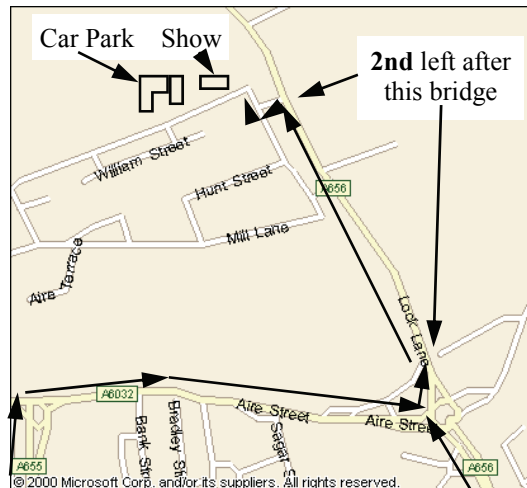

M62 J31

M62 J32

Inset Map

From J32

CASTLEFORD AQUARIST SOCIETY

18th Open Show & General aquatic auction Sunday 20 June 2010

**At
The Lock Lane Centre
Back William Street
Castleford, WF10 2LW
West Yorkshire**